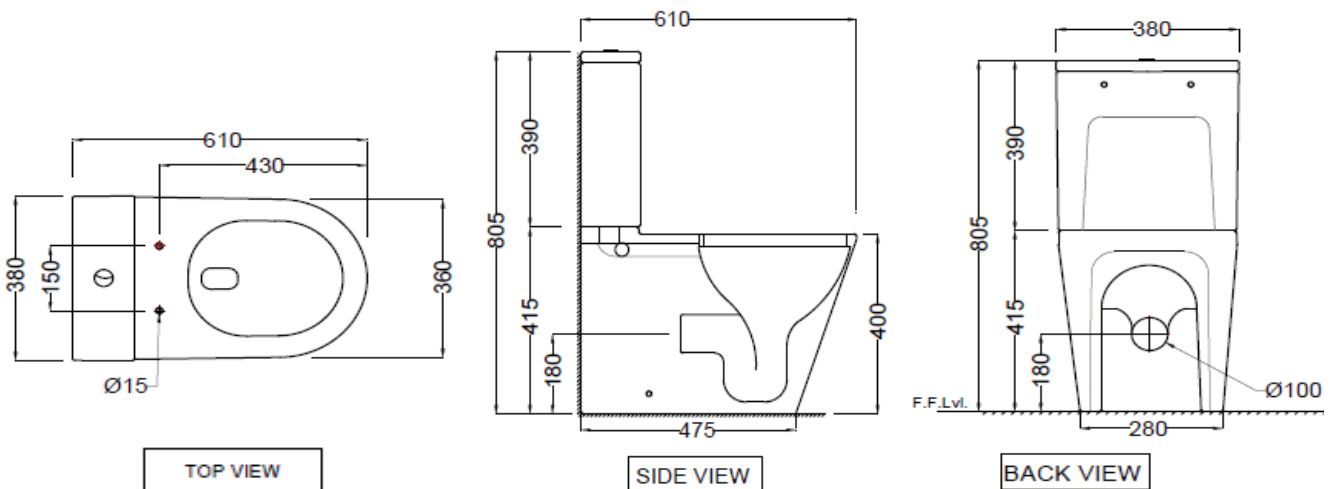

PRODUCT DETAILS	
Item Code:	VGS-WHT-81753P180UFSMZ
Type:	Coupled WC with Cistern
Outlet	Horizontal
Material	Ceramic - Vitreous China
Colour:	White
Technical Details:	External diameter of outlet hole dia. $\varnothing 100 \pm 5$ mm
	Vertical distance between the Floor and the centre line of the waste outlet hole ≤ 180 mm
Product Dimension	380x610x805 mm
Trap Distance	P Trap - 180 mm
Product Weight with seat cover	48 .0 kg
FEATURES	
Rimless Bowl, UF Soft Close Slim Seat Cover, Efficient Flushing, Combo Pack with Cistern, Anti Germ Glaze, Trap Wash	
ACCESSORIES INCLUDED	
UF Soft Close Seat Cover	ONS-WHT-10101
Floor Fixing Screw	ZPS-SNS-FB02
Cistern with Cistern Fittings	VGS-WHT-81203
CERTIFICATION	
Compliance : IS 2556.2:2004, IS 2556.1:1994 , EN 997 :2012+A1, BS EN 14124:2004/CE	
All technical dimensions are in accordance to British standards, Bureau of Indian Standards	
	
TECHNICAL DRAWING	

ALL DIMENSIONS ARE IN MM.
(TOLERANCE ± 5 MM)