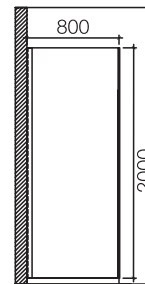

Isometric View

Front View

Side View

Top View

Name:	FUSION PLUS
Range:	Framed Range
Type:	Corner Shower Enclosure
Colour:	Chrome
Material	6mm Tempered Glass + Aluminium Profile + Plastic Parts
Technical Details:	Corner entry shower enclosure with door sliding to both sides 3 Parts - 2 Fixed Glass + 1 Sliding Door
Features & Benefits	<ul style="list-style-type: none"> • Ready to fit • Adjustable profiles • Toughened glass • Anti lime scale treated • Shower Tray Compatible

PRODUCT DETAILS

Code	Width (mm)		Height (mm)	Glass		Door Opening	Adjustment (mm)	Shower Tray compatibility	Net weight (kg)
	A	B	C	Thickenss	Finish				
JSE-CHR-FUSP1280X	800	1200	1950	6 mm	Clear	600 mm	NA	Yes	87.23
JSE-CHR-FUSP1280X	900	1200	1950	6 mm	Clear	600 mm	NA	Yes	91.2
JSE-CHR-FUSP1280X	1000	1200	1950	6 mm	Clear	600 mm	NA	Yes	95.16

Options Available with •Texture Glass • Frosted Glass

CERTIFICATION

“CE Certified
All technical dimensions are in accordance to Bureau of Indian Standards & European Norms”

PACKAGING DETAIL					CARE AND CLEANING GUIDELINES	
Model Dimension	Length (mm)	Width (mm)	Height (mm)	Gross Weight (kg)	<ul style="list-style-type: none"> • Anti Lime scale treated and easy to clean. • Clean regularly , wipe and dry it after using. This will help to prevent hard water deposits on then-and-there basis. • Do not use any acidic chemical to clean the hardware and the glass. • For Maintaining the Shine/ Glossiness of the glass - Use Jaquar cleaning agent - SPARKLE (Using SPARKLE once in a week is sufficient enough, however it may vary) 	
1200 x 800	100	1030	2020	94.23		
1200 x 900	100	1130	2020	98.2		
1200 x 1000	100	1230	2020	102.16		