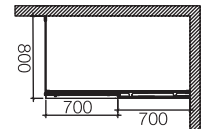

Isometric View

Front View

Side View

Top View

Name:	FUSION PLUS
Range:	Framed Range
Type:	Corner Shower Enclosure
Colour:	Chrome
Material	6mm Tempered Glass + Aluminium Profile + Plastic Parts
Technical Details:	Corner entry shower enclosure with door sliding to both sides 3 Parts - 2 Fixed Glass + 1 Sliding Door
Features & Benefits	<ul style="list-style-type: none"> • Ready to fit • Adjustable profiles • Toughened glass • Anti lime scale treated • Shower Tray Compatible

PRODUCT DETAILS

Code	Width (mm)		Height (mm)	Glass		Door Opening	Adjustment (mm)	Shower Tray compatibility	Net weight (kg)
	A	B	C	Thickenss	Finish				
JSE-CHR-FUSP1280X	800	1200	1950	6 mm	Clear	600 mm	NA	Yes	87.23
JSE-CHR-FUSP1280X	900	1200	1950	6 mm	Clear	600 mm	NA	Yes	91.2
JSE-CHR-FUSP1280X	1000	1200	1950	6 mm	Clear	600 mm	NA	Yes	95.16

Options Available with •Texture Glass • Frosted Glass

CERTIFICATION

“CE Certified
All technical dimensions are in accordance to Bureau of Indian Standards & European Norms”

PACKAGING DETAIL					CARE AND CLEANING GUIDELINES	
Model Dimension	Length (mm)	Width (mm)	Height (mm)	Gross Weight (kg)	<ul style="list-style-type: none"> • Anti Lime scale treated and easy to clean. • Clean regularly , wipe and dry it after using. This will help to prevent hard water deposits on then-and-there basis. • Do not use any acidic chemical to clean the hardware and the glass. • For Maintaining the Shine/ Glossiness of the glass - Use Jaquar cleaning agent - SPARKLE (Using SPARKLE once in a week is sufficient enough, however it may vary) 	
1200 x 800	100	1030	2020	94.23		
1200 x 900	100	1130	2020	98.2		
1200 x 1000	100	1230	2020	102.16		