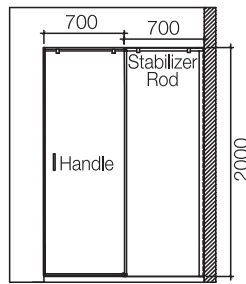

Isometric View

Front View

Side View

Top View

Name:	FUSION PLUS
Range:	Framed Range
Type:	Corner Shower Enclosure
Colour:	Chrome
Material	6mm Tempered Glass + Aluminium Profile + Plastic Parts
Technical Details:	Corner entry shower enclosure with door sliding to both sides 3 Parts - 2 Fixed Glass + 1 Sliding Door
Features & Benefits	<ul style="list-style-type: none"> • Ready to fit • Adjustable profiles • Toughened glass • Anti lime scale treated • Shower Tray Compatible

PRODUCT DETAILS

Code	Width (mm)		Height (mm)	Glass		Door Opening	Adjustment (mm)	Shower Tray compatibility	Net weight (kg)
	A	B	C	Thickenss	Finish				
JSE-CHR-FUSP1280X	800	1200	1950	6 mm	Clear	600 mm	NA	Yes	87.23
JSE-CHR-FUSP1280X	900	1200	1950	6 mm	Clear	600 mm	NA	Yes	91.2
JSE-CHR-FUSP1280X	1000	1200	1950	6 mm	Clear	600 mm	NA	Yes	95.16