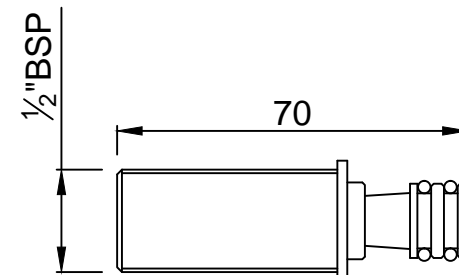

WALL FLANGE

HANDLE

SPOUT

SPOUT NIPPLE