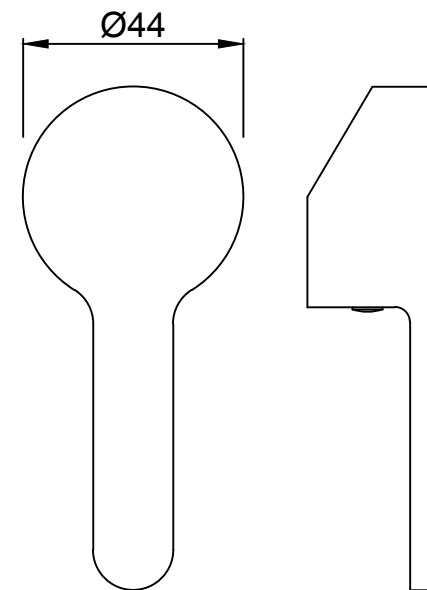

WALL FLANGE

HANDLE

SPOUT

SPOUT NIPPLE