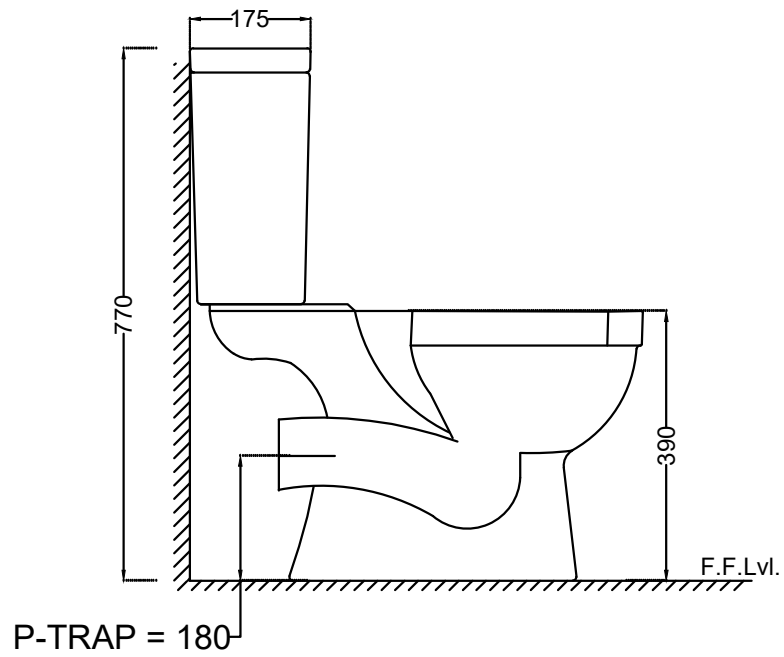

SLS-WHT-6751P180PPZ

TOP VIEW

SIDE VIEW

BACK VIEW

ALL DIMENSIONS ARE IN MM.
(TOLERANCE ± 5 MM)