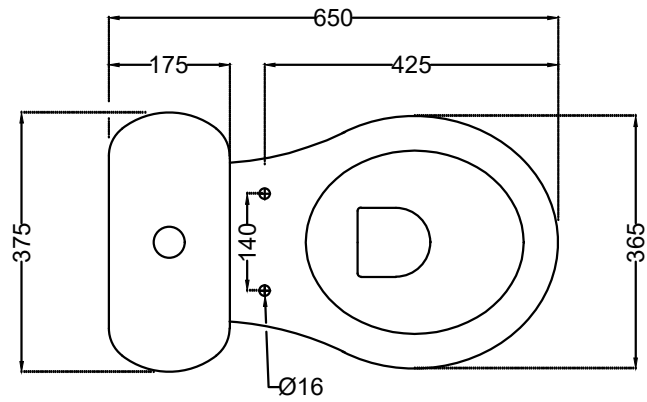

SLS-WHT-6751P180PPZ

TOP VIEW

SIDE VIEW

BACK VIEW

ALL DIMENSIONS ARE IN MM.
(TOLERANCE ± 5 MM)