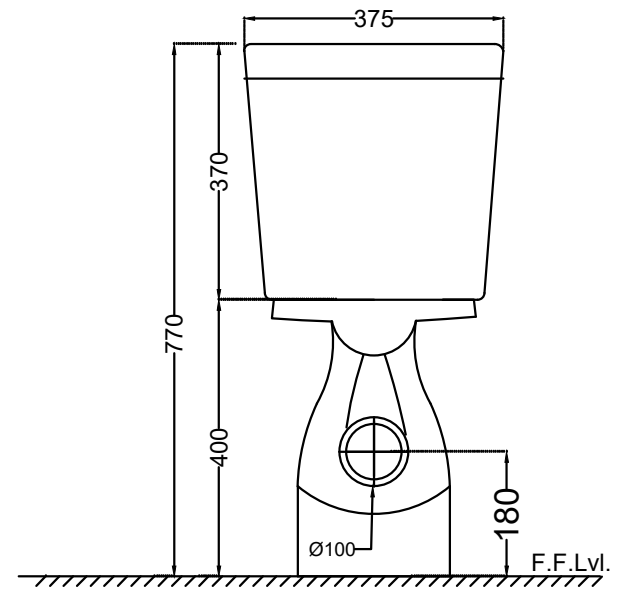

SLS-WHT-6751P180PPZ

TOP VIEW

SIDE VIEW

BACK VIEW

ALL DIMENSIONS ARE IN MM.
(TOLERANCE ± 5 MM)