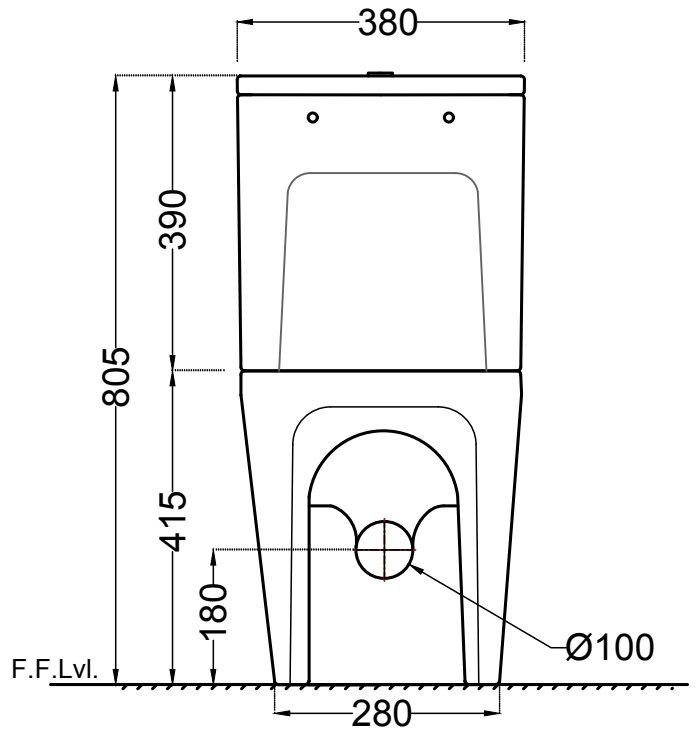

VGS-WHT-81753P180UFSMZ

TOP VIEW

SIDE VIEW

BACK VIEW

ALL DIMENSIONS ARE IN MM.
(TOLERANCE ± 5 MM)