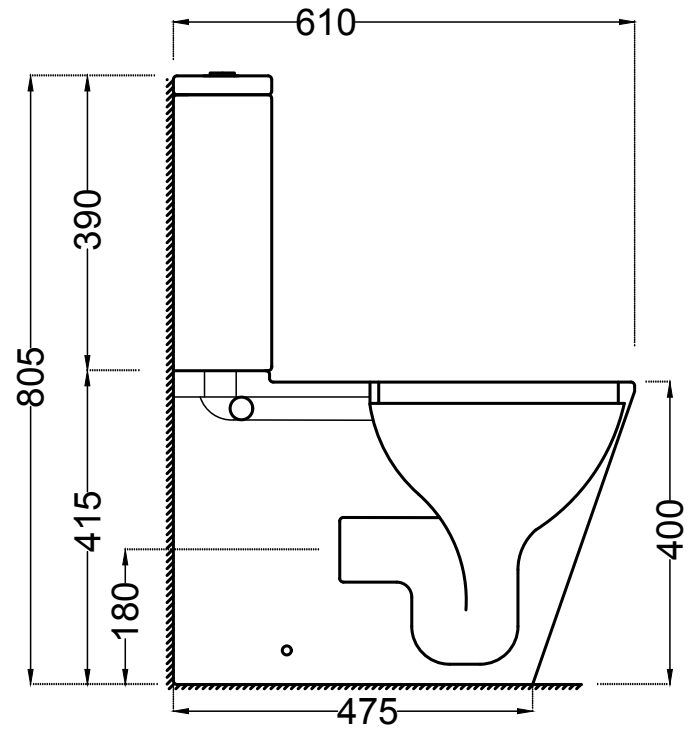

VGS-WHT-81753P180UFSMZ

TOP VIEW

SIDE VIEW

BACK VIEW

ALL DIMENSIONS ARE IN MM.
(TOLERANCE ± 5 MM)