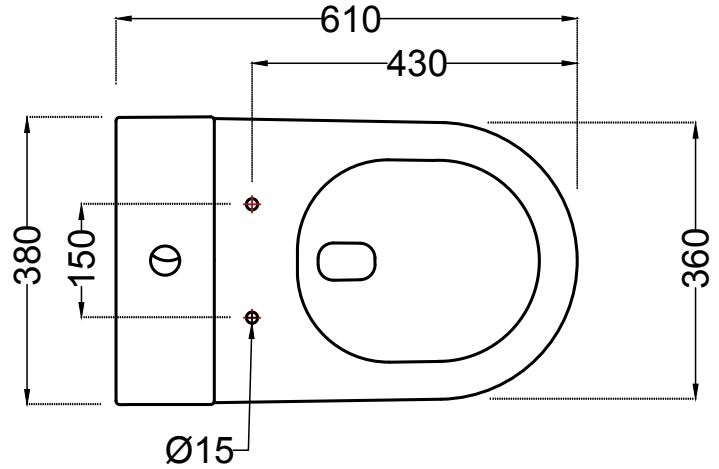

VGS-WHT-81753P180UFSMZ

TOP VIEW

SIDE VIEW

BACK VIEW

ALL DIMENSIONS ARE IN MM.
(TOLERANCE ± 5 MM)